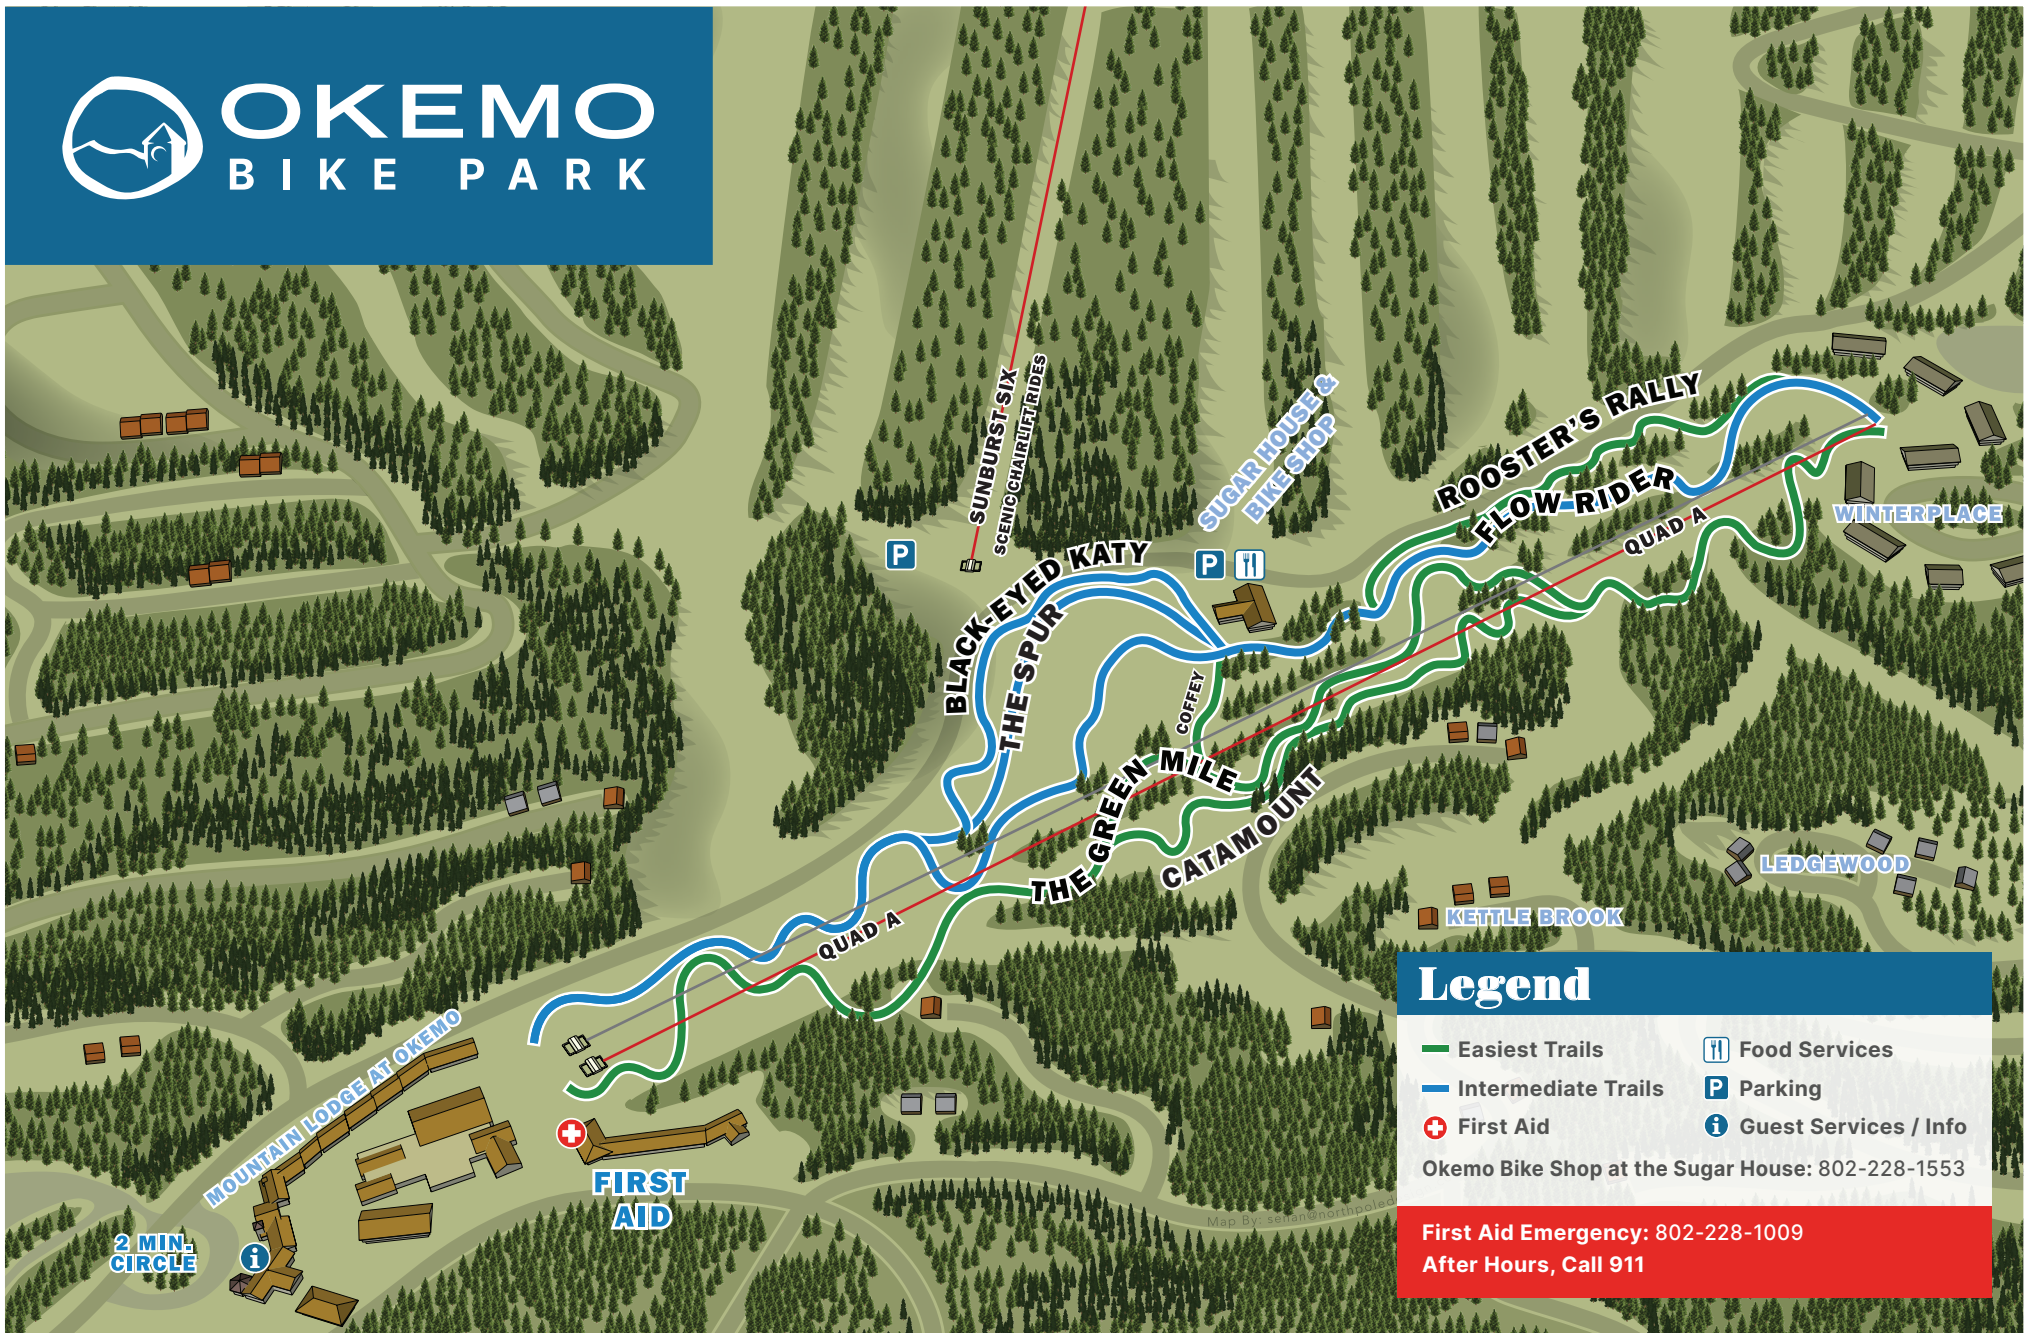

OKEMO BIKE PARK

FIRST AID EMERGENCY: 802-228-1009 • OKEMO BIKE SHOP: 802-228-1553

**Official Partners of
Okemo Mountain Resort**